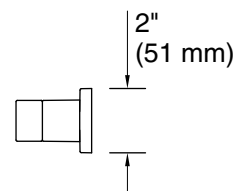

Technical Information

All product dimensions are nominal.

Installation Type: Wall-mount

Material: Zinc, Stainless Steel

Notes

Install this product according to the installation instructions.

WARNING: Risk of personal injury. The wall plates on the grab bar must be mounted to a brace between the wall studs. This will ensure that the weight of the user is adequately supported.

ADA compliant when installed to the specific requirements of these regulations.