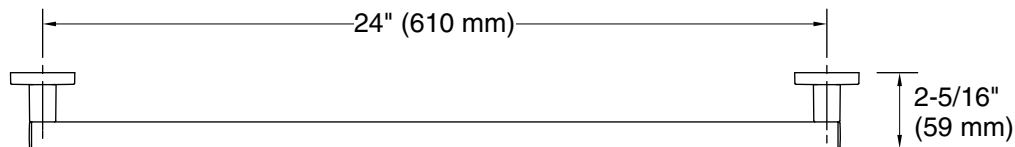

Technical Information

All product dimensions are nominal.

Installation Type: Wall-mount

Material: Zinc, Stainless Steel

Notes

Install this product according to the installation instructions.

WARNING: Risk of personal injury. The wall plates on the grab bar must be mounted to a brace between the wall studs. This will ensure that the weight of the user is adequately supported.

ADA compliant when installed to the specific requirements of these regulations.